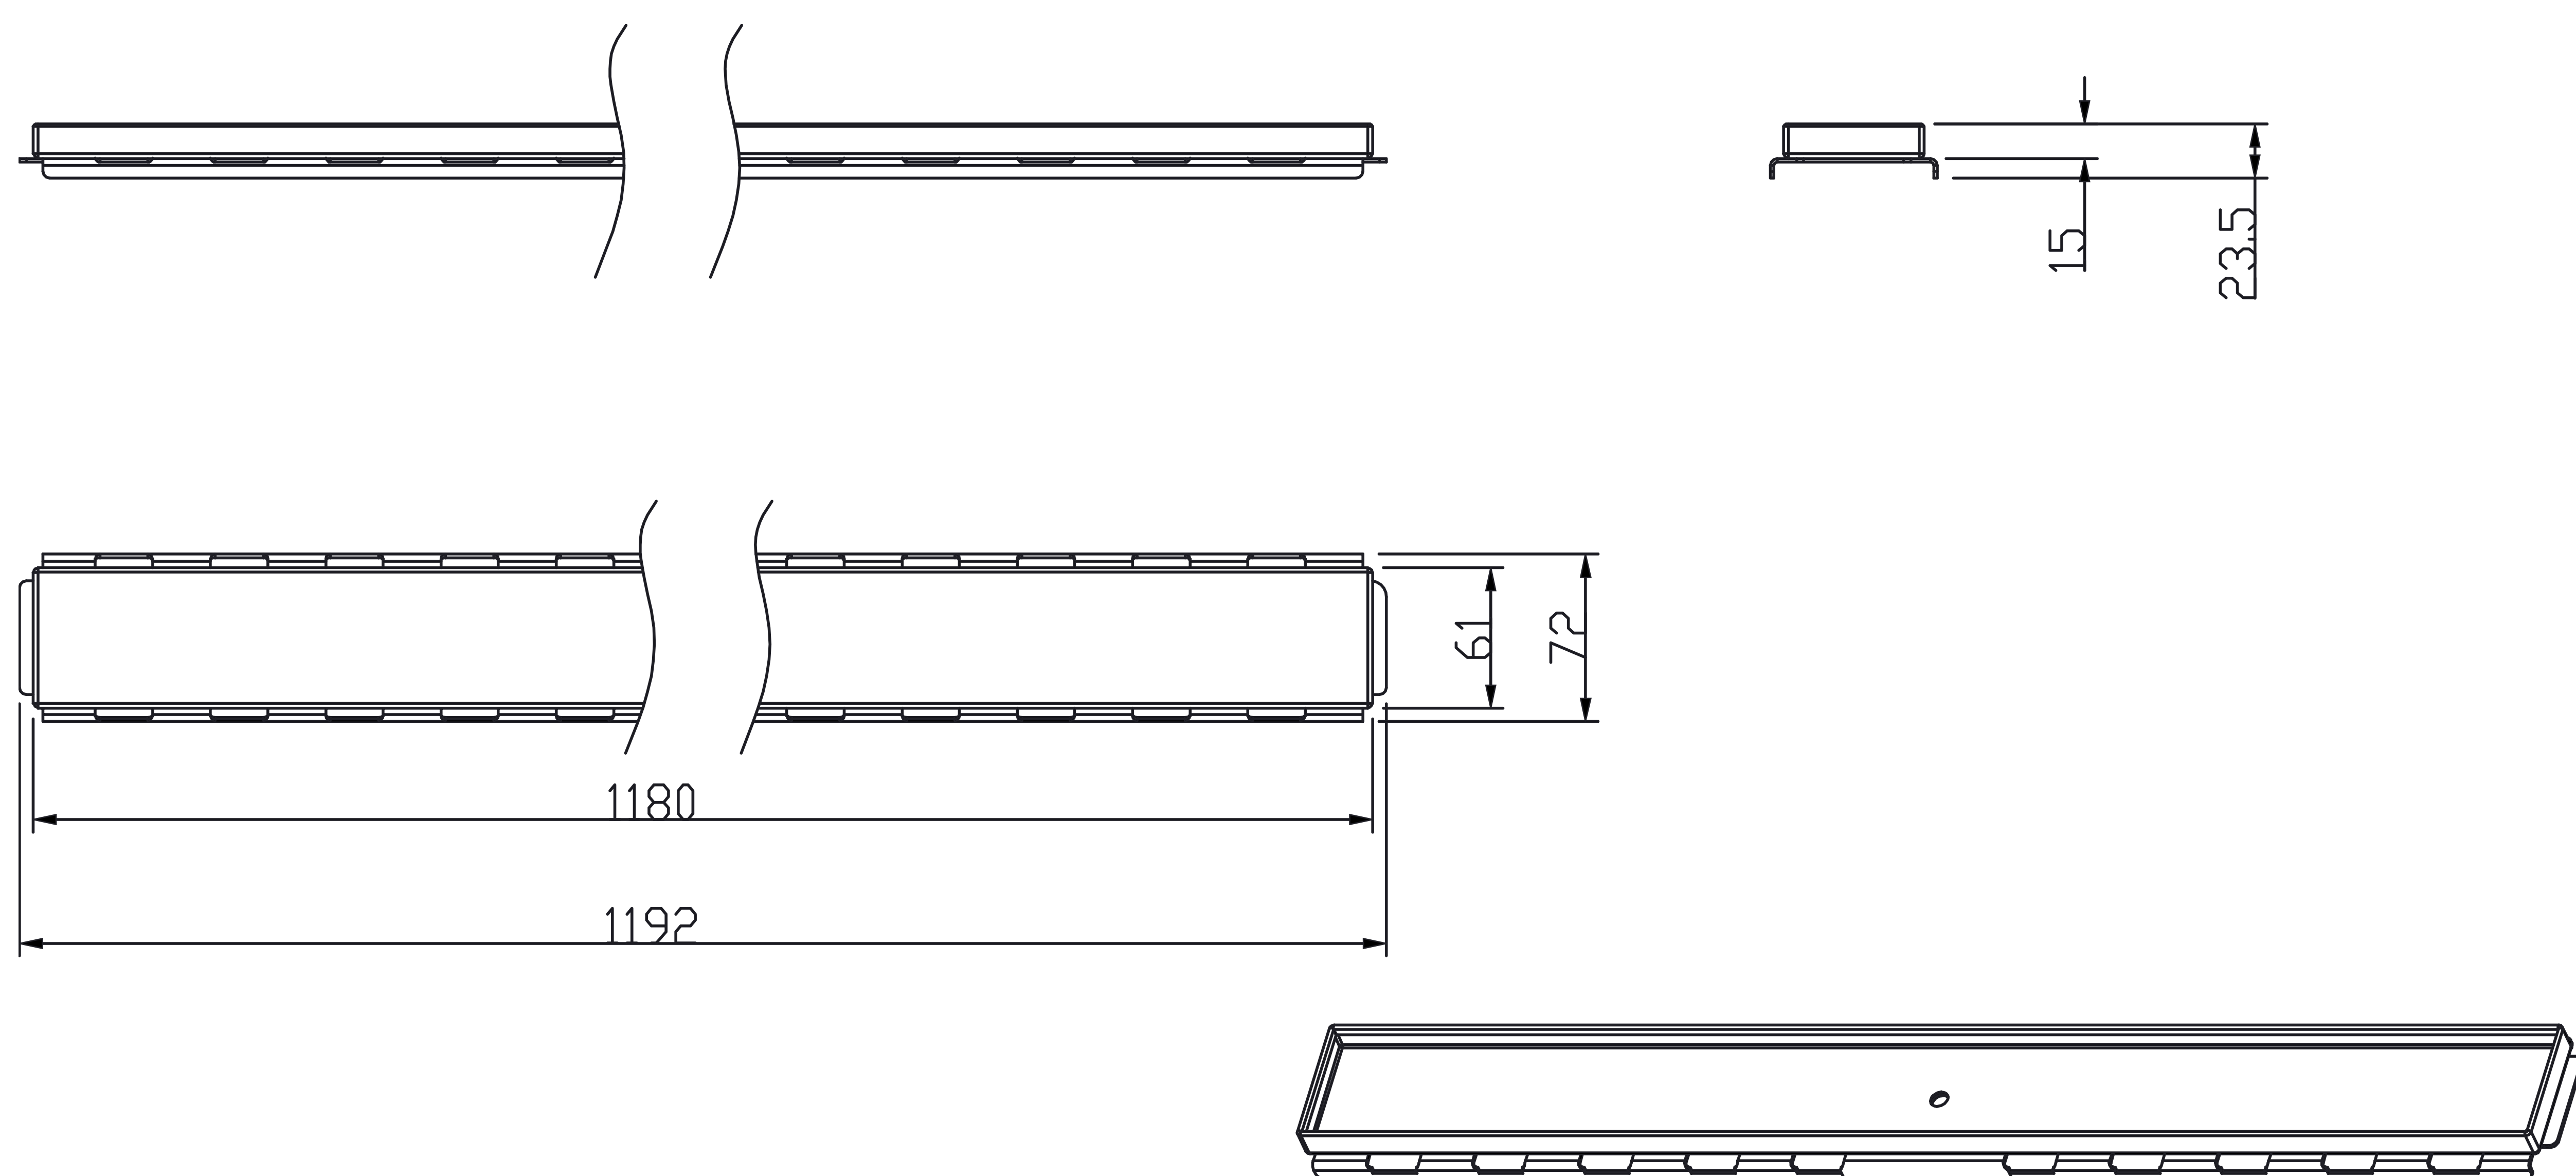

Tile-Insert Shower Channel Drain Without Base

Product Code : 120080 TI

Technical Drawing

All dimension are in **mm**